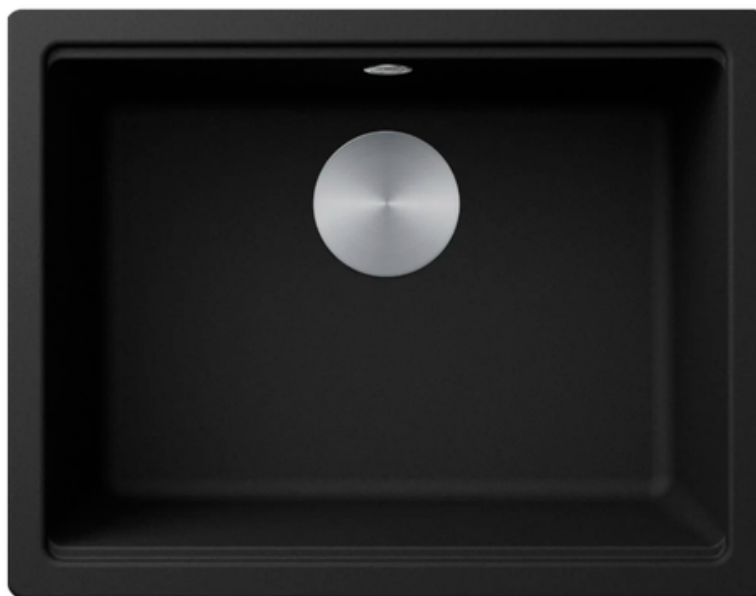

Technical Drawing

SINK

Code : LG213068BSOAx

- 1-bowl sink Model
- Model : TIME 130
- Base (mm) 800
- Installations Inset
- Dimensions (mm) 790 x 510
- Hole for built-in installation (mm) 770 x 480
- Number of Bowls 1
- Bowl Depth (mm) 180
- Gross Weight (kg) 13,60
- Net Weight (kg) 10,40
- Packaging Dimension (kg) 870 x 575 x 260
- Packaging Volume (kg) 0,130

Technical Drawing

SINK

Code : LG210548Axx

- Model TIME 105
- Base (mm) 600
- Installations Inset
- Dimensions (mm) 570 x 510
- Hole for built-in installation (mm) 550 x 480
- Number of Bowls 1
- Bowl Depth (mm) 180

Technical Drawing

SINK

Code : LG210540BSOAx

- Model TIME UM 105
- Base (mm) 600
- Installations Undermount
- Dimensions (mm) 550 x 435
- Hole for built-in installation (mm)
- Number of Bowls 1
- Bowl Depth (mm) 180
- Gross Weight (kg) 10,40
- Net Weight (kg) 7,10
- Packaging Dimension (kg) 690 x 575 x 260
- Packaging Volume (kg) 0,103

Technical Drawing

SINK

Code : LGQ35040BSOAxX

- 2-bowl sink
- Model QUADRA 350 SOTTOTOP
- Base (mm) 800
- Installations Undermount
- Dimensions (mm) 760 x 435
- Hole for built-in installation (mm) 720 x 395 R5
- Number of Bowls 2
- Bowl Depth (mm) 220
- Gross Weight (kg) 14,64
- Net Weight (kg) 10,89
- Packaging Dimension (kg) 870 x 575 x 300
- Packaging Volume (kg) 0,150