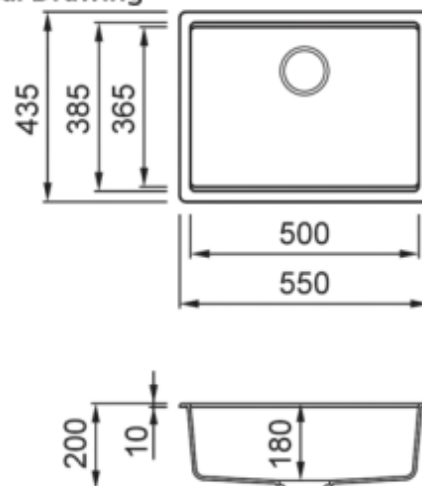

Technical Drawing

SINK

Code : LG210540BSOAx

- Model TIME UM 105
- Base (mm) 600
- Installations Undermount
- Dimensions (mm) 550 x 435
- Hole for built-in installation (mm)
- Number of Bowls 1
- Bowl Depth (mm) 180
- Gross Weight (kg) 10,40
- Net Weight (kg) 7,10
- Packaging Dimension (kg) 690 x 575 x 260
- Packaging Volume (kg) 0,103

Technical Drawing

SINK

Code : LGQ35040BSOAxX

- 2-bowl sink
- Model QUADRA 350 SOTTOTOP
- Base (mm) 800
- Installations Undermount
- Dimensions (mm) 760 x 435
- Hole for built-in installation (mm) 720 x 395 R5
- Number of Bowls 2
- Bowl Depth (mm) 220
- Gross Weight (kg) 14,64
- Net Weight (kg) 10,89
- Packaging Dimension (kg) 870 x 575 x 300
- Packaging Volume (kg) 0,150

Technical Drawing

SINK

Code : LGQ13048BSOAx

- 1-bowl sink
- Model QUADRA 130 SOTTOTOP
- Base (mm) 800
- Installations Undermount
- Dimensions (mm) 760 x 440
- Hole for built-in installation (mm) 720 x 400 R5
- Number of Bowls 1
- Bowl Depth (mm) 200
- Gross Weight (kg) 16,36
- Net Weight (kg) 12,61
- Packaging Dimension (kg) 870 x 575 x 300
- Packaging Volume (kg) 0,150

Technical Drawing

SINK

Code : LGQ10548BSOAx

- 1-bowl sink
- Model QUADRA 105 SOTTOTOP
- Base (mm) 600
- Installations Undermount
- Dimensions (mm) 540 x 440
- Hole for built-in installation (mm) 500 x 400 R5
- Number of Bowls 1
- Bowl Depth (mm) 200
- Gross Weight (kg) 11,56
- Net Weight (kg) 8,91
- Packaging Dimension (kg) 690 x 575 x 300
- Packaging Volume (kg) 0,119