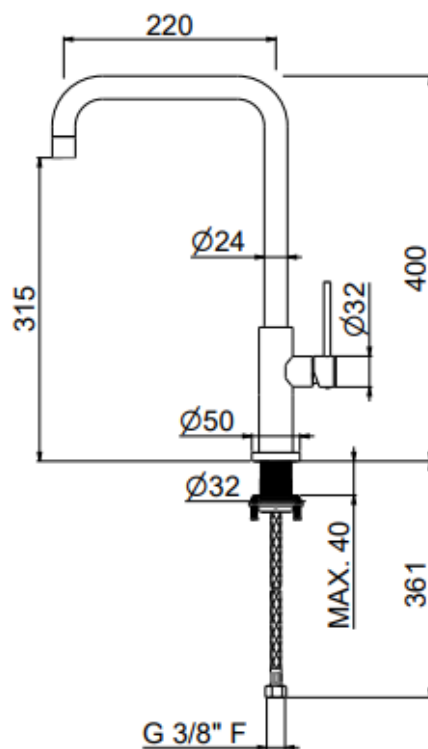

Technical Drawing

THOMSON

DATA SHEET

SINK

Code : VAAC270500H200

- Stainless steel 304
- Number of Bowls 2
- Installations Undermount
- 840*440 Dimension
- Bowl Depth (mm) 200

THOMSON

DATA SHEET

SINK

Code : V15400450200

- Stainless steel 304
- Number of Bowls 1
- Installations Undermount
- 500*450 Dimension
- Bowl Depth (mm) 200

THOMSON

DATA SHEET

SINK

Code : V15400710195

- Stainless steel 304
- Number of Bowls 1
- Installations Undermount
- 710 * 450 Dimesion
- Bowl Depth (mm) 200

THOMSON

DATA SHEET

SINK

Code : V15500400200

- Stainless steel 304
- Number of Bowls 1
- Installations Undermount
- 500*400 Dimesion
- Bowl Depth (mm) 200

MIXER

Code : V31020 AC.005

Miscelatore monocomando per lavello con
canna quadra girevole.

Flessibili di alimentazione F3/8".

Single-lever sink mixer, square swivel spout.
3/8" female connection hoses.

Finiture

- AC.005 - acciaio inox / stainless steel

THOMSON

DATA SHEET

MIXER

Code : V31020 AC.202