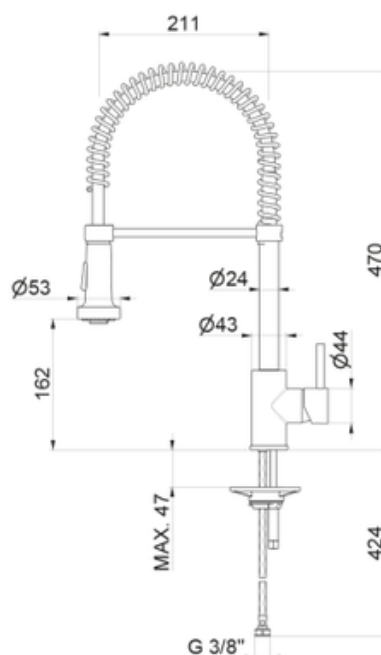

Technical Drawing

THOMSON

DATA SHEET

SINK

Code : VAAC270500H200

- Stainless steel 304
- Number of Bowls 2
- Installations Undermount
- 840*440 Dimension
- Bowl Depth (mm) 200

THOMSON

DATA SHEET

Flessibili di alimentazione F3/8".

Single-lever sink mixer, square swivel spout.
3/8" female connection hoses.

Finiture

- AC.005 - acciaio inox / stainless steel

THOMSON

DATA SHEET

MIXER

Code : V31020 AC.202

THOMSON

DATA SHEET

MIXER

Code : V26030 B0.010

Miscelatore monocomando per lavello con molla girevole e orientabile. Erogazione a doppio getto. Flessibili di alimentazione F 3/8".

Single-lever sink mixer with swivel and adjustable spring. Double-jet flow. 3/8" female connection hoses.

Finiture

– B0.010 - cromo / chrome

MIXER

Code : V26040 B0.010

Miscelatore monocomando cucina canna tonda con doccino estraibile doppio getto.

Single-lever sink mixer, round spout and double jet pull-out hand shower. 3/8" female connection hoses