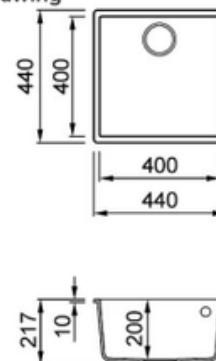

Technical Drawing

SINK

Code : LGQ10548BSOAx

- 1-bowl sink
- Model QUADRA 105 SOTTOTOP
- Base (mm) 600
- Installations Undermount
- Dimensions (mm) 540 x 440
- Hole for built-in installation (mm) 500 x 400 R5
- Number of Bowls 1
- Bowl Depth (mm) 200
- Gross Weight (kg) 11,56
- Net Weight (kg) 8,91
- Packaging Dimension (kg) 690 x 575 x 300
- Packaging Volume (kg) 0,119

Technical Drawing

SINK

Code : LG10248BSOAx

- 1-bowl sink
- Model QUADRA 102 SOTTOTOP
- Base (mm) 500
- Installations Undermount
- Dimensions (mm) 440 x 440
- Hole for built-in installation (mm) 400 x 400 R5
- Number of Bowls 1
- Bowl Depth (mm) 200
- Gross Weight (kg) 11,56
- Net Weight (kg) 8,91
- Packaging Dimension (kg) 575 x 575 x 300
- Packaging Volume (kg) 0,099

Technical Drawing

SINK

Code : LGQ10240BSOAx

- 1-bowl sink
- Model QUADRA 102 SOTTOTOP
- Base (mm) 500
- Installations Undermount
- Dimensions (mm) 440 x 440
- Hole for built-in installation (mm) 400 x 400 R5
- Number of Bowls 1
- Bowl Depth (mm) 200
- Gross Weight (kg) 11,56
- Net Weight (kg) 8,91
- Packaging Dimension (kg) 575 x 575 x 300
- Packaging Volume (kg) 0,099

Technical Drawing

THOMSON

DATA SHEET

SINK

Code : VAAC270500H200

- Stainless steel 304
- Number of Bowls 2
- Installations Undermount
- 840*440 Dimension
- Bowl Depth (mm) 200

THOMSON

DATA SHEET