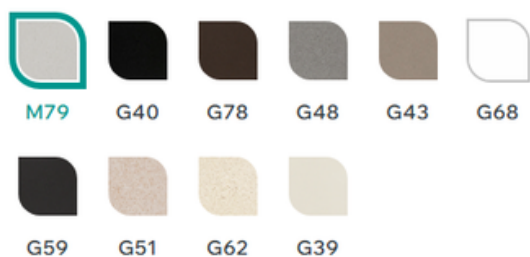

SINK

Code : LG10248BSOAx