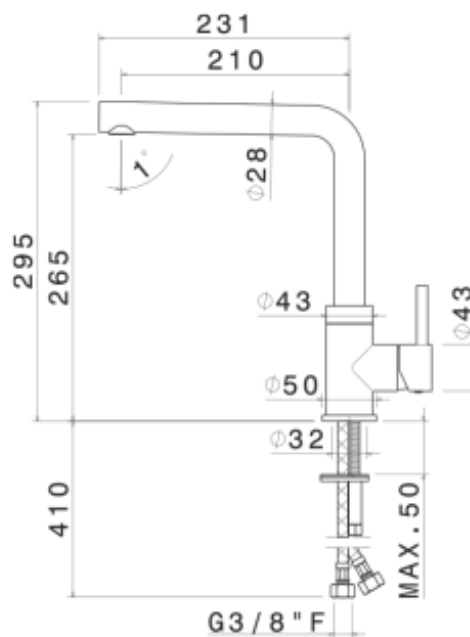

Technical Drawing

SINK

Code : LG210548Axx

- Model TIME 105
- Base (mm) 600
- Installations Inset
- Dimensions (mm) 570 x 510
- Hole for built-in installation (mm) 550 x 480
- Number of Bowls 1
- Bowl Depth (mm) 180

Technical Drawing

THOMSON

DATA SHEET

SINK

Code : VAAC270500H200

- Stainless steel 304
- Number of Bowls 2
- Installations Undermount
- 840*440 Dimension
- Bowl Depth (mm) 200

THOMSON

DATA SHEET

Finiture

- AC.202 - nero opaco / matt black

THOMSON

DATA SHEET

MIXER

Code : V15022 B0.010

Miscelatore monocomando per lavello con canna "L" girevole e doccetta estraibile. Flessibili di alimentazione F3/8".

Single-lever sink mixer, "L" swivel spout and pull-out hand shower. 3/8" female connection hoses.

Finiture

- B0.010 - Cromo

THOMSON

DATA SHEET

MIXER

Code : V15021 B0.010

Miscelatore monocomando per lavello con canna tonda girevole.