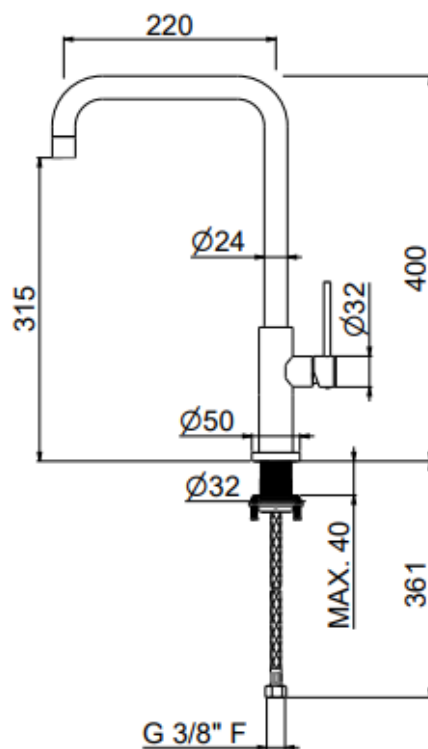

Technical Drawing

THOMSON

DATA SHEET

SINK

Code : VAAC270500H200

- Stainless steel 304
- Number of Bowls 2
- Installations Undermount
- 840*440 Dimension
- Bowl Depth (mm) 200

THOMSON

DATA SHEET

THOMSON

DATA SHEET

SINK

Code : V15500400200

- Stainless steel 304
- Number of Bowls 1
- Installations Undermount
- 500*400 Dimesion
- Bowl Depth (mm) 200

MIXER

Code : V31020 AC.005

Miscelatore monocomando per lavello con
canna quadra girevole.

Flessibili di alimentazione F3/8".

Single-lever sink mixer, square swivel spout.
3/8" female connection hoses.

Finiture

- AC.005 - acciaio inox / stainless steel

THOMSON

DATA SHEET

MIXER

Code : V31020 AC.202

THOMSON

DATA SHEET

MIXER

Code : V26030 B0.010

Miscelatore monocomando per lavello con molla girevole e orientabile. Erogazione a doppio getto. Flessibili di alimentazione F 3/8".

Single-lever sink mixer with swivel and adjustable spring. Double-jet flow. 3/8" female connection hoses.