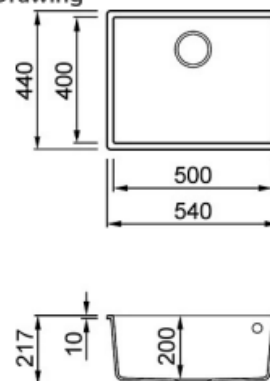

Technical Drawing

SINK

Code : LGQ13048BSOAx

- 1-bowl sink
- Model QUADRA 130 SOTTOTOP
- Base (mm) 800
- Installations Undermount
- Dimensions (mm) 760 x 440
- Hole for built-in installation (mm) 720 x 400 R5
- Number of Bowls 1
- Bowl Depth (mm) 200
- Gross Weight (kg) 16,36
- Net Weight (kg) 12,61
- Packaging Dimension (kg) 870 x 575 x 300
- Packaging Volume (kg) 0,150

Technical Drawing

SINK

Code : LGQ10548BSOAx

- 1-bowl sink
- Model QUADRA 105 SOTTOTOP
- Base (mm) 600
- Installations Undermount
- Dimensions (mm) 540 x 440
- Hole for built-in installation (mm) 500 x 400 R5
- Number of Bowls 1
- Bowl Depth (mm) 200
- Gross Weight (kg) 11,56
- Net Weight (kg) 8,91
- Packaging Dimension (kg) 690 x 575 x 300
- Packaging Volume (kg) 0,119

Technical Drawing

SINK

Code : LG10248BSOAx

- 1-bowl sink
- Model QUADRA 102 SOTTOTOP
- Base (mm) 500
- Installations Undermount
- Dimensions (mm) 440 x 440
- Hole for built-in installation (mm) 400 x 400 R5
- Number of Bowls 1
- Bowl Depth (mm) 200
- Gross Weight (kg) 11,56
- Net Weight (kg) 8,91
- Packaging Dimension (kg) 575 x 575 x 300
- Packaging Volume (kg) 0,099

Technical Drawing

SINK

Code : LGQ10240BSOAx

- 1-bowl sink
- Model QUADRA 102 SOTTOTOP
- Base (mm) 500
- Installations Undermount
- Dimensions (mm) 440 x 440
- Hole for built-in installation (mm) 400 x 400 R5
- Number of Bowls 1
- Bowl Depth (mm) 200
- Gross Weight (kg) 11,56
- Net Weight (kg) 8,91
- Packaging Dimension (kg) 575 x 575 x 300
- Packaging Volume (kg) 0,099