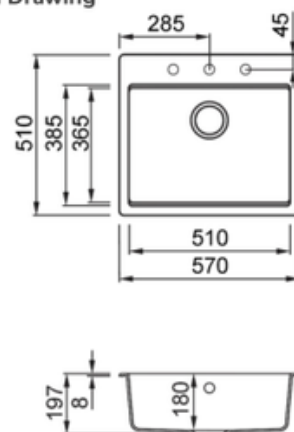

THOMSON

SINKS & MIXERS

SINK

Code : LGY48068A

- Model EASY 480
- Base (mm) 600
- Installations Inset
- Dimensions (mm) 1000 x 500
- Hole for built-in installation (mm) 980 x 480
- Number of Bowls 1
- Bowl Depth (mm) 200
- Gross Weight (kg) 19,34
- Net Weight (kg) 13,70
- Packaging Dimension (kg) 1080 x 575 x 300
- Packaging Volume (kg) 0,186

Technical Drawing

SINK

Code : LG210548Axx

- Model TIME 105
- Base (mm) 600
- Installations Inset
- Dimensions (mm) 570 x 510
- Hole for built-in installation (mm) 550 x 480
- Number of Bowls 1
- Bowl Depth (mm) 180

Technical Drawing

SINK

Code : LG210540BSOAx

- Model TIME UM 105
- Base (mm) 600
- Installations Undermount
- Dimensions (mm) 550 x 435
- Hole for built-in installation (mm)
- Number of Bowls 1
- Bowl Depth (mm) 180
- Gross Weight (kg) 10,40
- Net Weight (kg) 7,10
- Packaging Dimension (kg) 690 x 575 x 260
- Packaging Volume (kg) 0,103

Technical Drawing

SINK

Code : LGQ35040BSOAxX

- 2-bowl sink
- Model QUADRA 350 SOTTOTOP
- Base (mm) 800
- Installations Undermount
- Dimensions (mm) 760 x 435
- Hole for built-in installation (mm) 720 x 395 R5
- Number of Bowls 2
- Bowl Depth (mm) 220
- Gross Weight (kg) 14,64
- Net Weight (kg) 10,89
- Packaging Dimension (kg) 870 x 575 x 300
- Packaging Volume (kg) 0,150