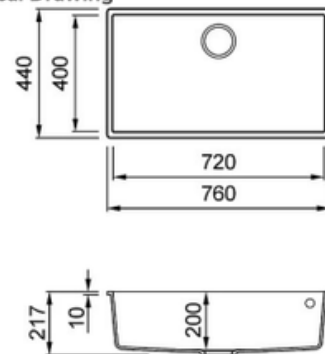

Technical Drawing

SINK

Code : LGQ35040BSOAxX

- 2-bowl sink
- Model QUADRA 350 SOTTOTOP
- Base (mm) 800
- Installations Undermount
- Dimensions (mm) 760 x 435
- Hole for built-in installation (mm) 720 x 395 R5
- Number of Bowls 2
- Bowl Depth (mm) 220
- Gross Weight (kg) 14,64
- Net Weight (kg) 10,89
- Packaging Dimension (kg) 870 x 575 x 300
- Packaging Volume (kg) 0,150

Technical Drawing

SINK

Code : LGQ13048BSOAx

- 1-bowl sink
- Model QUADRA 130 SOTTOTOP
- Base (mm) 800
- Installations Undermount
- Dimensions (mm) 760 x 440
- Hole for built-in installation (mm) 720 x 400 R5
- Number of Bowls 1
- Bowl Depth (mm) 200
- Gross Weight (kg) 16,36
- Net Weight (kg) 12,61
- Packaging Dimension (kg) 870 x 575 x 300
- Packaging Volume (kg) 0,150

Technical Drawing

SINK

Code : LGQ10548BSOAx

- 1-bowl sink
- Model QUADRA 105 SOTTOTOP
- Base (mm) 600
- Installations Undermount
- Dimensions (mm) 540 x 440
- Hole for built-in installation (mm) 500 x 400 R5
- Number of Bowls 1
- Bowl Depth (mm) 200
- Gross Weight (kg) 11,56
- Net Weight (kg) 8,91
- Packaging Dimension (kg) 690 x 575 x 300
- Packaging Volume (kg) 0,119

Technical Drawing

SINK

Code : LG10248BSOAx

- 1-bowl sink
- Model QUADRA 102 SOTTOTOP
- Base (mm) 500
- Installations Undermount
- Dimensions (mm) 440 x 440
- Hole for built-in installation (mm) 400 x 400 R5
- Number of Bowls 1
- Bowl Depth (mm) 200
- Gross Weight (kg) 11,56
- Net Weight (kg) 8,91
- Packaging Dimension (kg) 575 x 575 x 300
- Packaging Volume (kg) 0,099