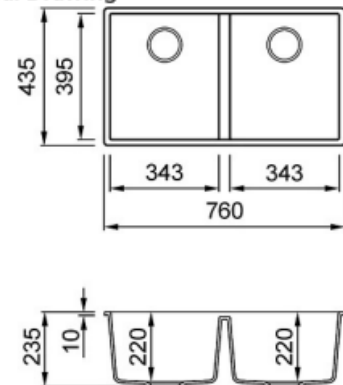

Technical Drawing

SINK

Code : LG210540BSOAx

- Model TIME UM 105
- Base (mm) 600
- Installations Undermount
- Dimensions (mm) 550 x 435
- Hole for built-in installation (mm)
- Number of Bowls 1
- Bowl Depth (mm) 180
- Gross Weight (kg) 10,40
- Net Weight (kg) 7,10
- Packaging Dimension (kg) 690 x 575 x 260
- Packaging Volume (kg) 0,103

Technical Drawing

SINK

Code : LGQ35040BSOAxX

- 2-bowl sink
- Model QUADRA 350 SOTTOTOP
- Base (mm) 800
- Installations Undermount
- Dimensions (mm) 760 x 435
- Hole for built-in installation (mm) 720 x 395 R5
- Number of Bowls 2
- Bowl Depth (mm) 220
- Gross Weight (kg) 14,64
- Net Weight (kg) 10,89
- Packaging Dimension (kg) 870 x 575 x 300
- Packaging Volume (kg) 0,150

Technical Drawing

SINK

Code : LGQ13048BSOAx

- 1-bowl sink
- Model QUADRA 130 SOTTOTOP
- Base (mm) 800
- Installations Undermount
- Dimensions (mm) 760 x 440
- Hole for built-in installation (mm) 720 x 400 R5
- Number of Bowls 1
- Bowl Depth (mm) 200
- Gross Weight (kg) 16,36
- Net Weight (kg) 12,61
- Packaging Dimension (kg) 870 x 575 x 300
- Packaging Volume (kg) 0,150

Technical Drawing

SINK

Code : LGQ10548BSOAx

- 1-bowl sink
- Model QUADRA 105 SOTTOTOP
- Base (mm) 600
- Installations Undermount
- Dimensions (mm) 540 x 440
- Hole for built-in installation (mm) 500 x 400 R5
- Number of Bowls 1
- Bowl Depth (mm) 200
- Gross Weight (kg) 11,56
- Net Weight (kg) 8,91
- Packaging Dimension (kg) 690 x 575 x 300
- Packaging Volume (kg) 0,119