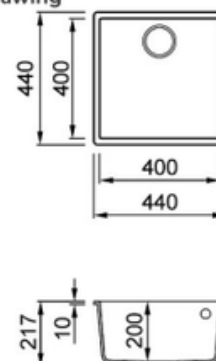

Technical Drawing

SINK

Code : LGQ10548BSOAx

- 1-bowl sink
- Model QUADRA 105 SOTTOTOP
- Base (mm) 600
- Installations Undermount
- Dimensions (mm) 540 x 440
- Hole for built-in installation (mm) 500 x 400 R5
- Number of Bowls 1
- Bowl Depth (mm) 200
- Gross Weight (kg) 11,56
- Net Weight (kg) 8,91
- Packaging Dimension (kg) 690 x 575 x 300
- Packaging Volume (kg) 0,119

Technical Drawing

SINK

Code : LG10248BSOAx

- 1-bowl sink
- Model QUADRA 102 SOTTOTOP
- Base (mm) 500
- Installations Undermount
- Dimensions (mm) 440 x 440
- Hole for built-in installation (mm) 400 x 400 R5
- Number of Bowls 1
- Bowl Depth (mm) 200
- Gross Weight (kg) 11,56
- Net Weight (kg) 8,91
- Packaging Dimension (kg) 575 x 575 x 300
- Packaging Volume (kg) 0,099

Technical Drawing

SINK

Code : LGQ10240BSOAx

- 1-bowl sink
- Model QUADRA 102 SOTTOTOP
- Base (mm) 500
- Installations Undermount
- Dimensions (mm) 440 x 440
- Hole for built-in installation (mm) 400 x 400 R5
- Number of Bowls 1
- Bowl Depth (mm) 200
- Gross Weight (kg) 11,56
- Net Weight (kg) 8,91
- Packaging Dimension (kg) 575 x 575 x 300
- Packaging Volume (kg) 0,099

Technical Drawing

THOMSON

DATA SHEET

SINK

Code : VAAC270500H200

- Stainless steel 304
- Number of Bowls 2
- Installations Undermount
- 840*440 Dimension
- Bowl Depth (mm) 200

THOMSON

DATA SHEET