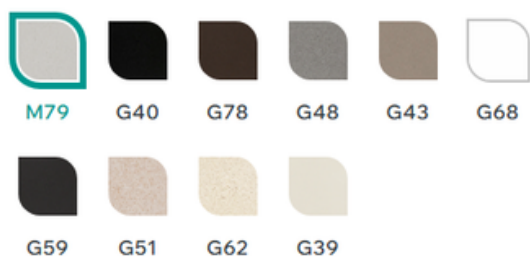

SINK

Code : LGQ10240BSOAx