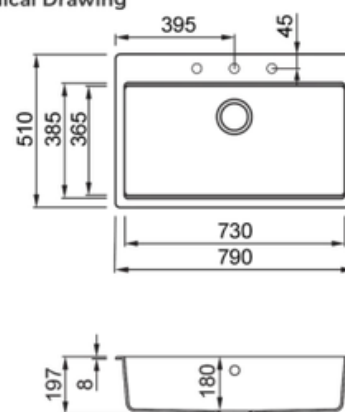

THOMSON

SINKS & MIXERS

SINK

Code : LGY48068A

- Model EASY 480
- Base (mm) 600
- Installations Inset
- Dimensions (mm) 1000 x 500
- Hole for built-in installation (mm) 980 x 480
- Number of Bowls 1
- Bowl Depth (mm) 200
- Gross Weight (kg) 19,34
- Net Weight (kg) 13,70
- Packaging Dimension (kg) 1080 x 575 x 300
- Packaging Volume (kg) 0,186

Technical Drawing

SINK

Code : LG213068BSOAx

- 1-bowl sink Model
- Model : TIME 130
- Base (mm) 800
- Installations Inset
- Dimensions (mm) 790 x 510
- Hole for built-in installation (mm) 770 x 480
- Number of Bowls 1
- Bowl Depth (mm) 180
- Gross Weight (kg) 13,60
- Net Weight (kg) 10,40
- Packaging Dimension (kg) 870 x 575 x 260
- Packaging Volume (kg) 0,130

Technical Drawing

SINK

Code : LG210548Axx

- Model TIME 105
- Base (mm) 600
- Installations Inset
- Dimensions (mm) 570 x 510
- Hole for built-in installation (mm) 550 x 480
- Number of Bowls 1
- Bowl Depth (mm) 180

Technical Drawing

SINK

Code : LG210540BSOAx

- Model TIME UM 105
- Base (mm) 600
- Installations Undermount
- Dimensions (mm) 550 x 435
- Hole for built-in installation (mm)
- Number of Bowls 1
- Bowl Depth (mm) 180
- Gross Weight (kg) 10,40
- Net Weight (kg) 7,10
- Packaging Dimension (kg) 690 x 575 x 260
- Packaging Volume (kg) 0,103