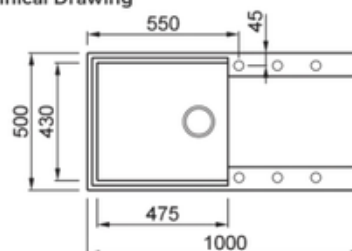

THOMSON

SINKS & MIXERS

SINK

Code : LGY48068A

- Model EASY 480
- Base (mm) 600
- Installations Inset
- Dimensions (mm) 1000 x 500
- Hole for built-in installation (mm) 980 x 480
- Number of Bowls 1
- Bowl Depth (mm) 200
- Gross Weight (kg) 19,34
- Net Weight (kg) 13,70
- Packaging Dimension (kg) 1080 x 575 x 300
- Packaging Volume (kg) 0,186

Technical Drawing

SINK

Code : LG213068BSOAx

- 1-bowl sink Model
- Model : TIME 130
- Base (mm) 800
- Installations Inset
- Dimensions (mm) 790 x 510
- Hole for built-in installation (mm) 770 x 480
- Number of Bowls 1
- Bowl Depth (mm) 180
- Gross Weight (kg) 13,60
- Net Weight (kg) 10,40
- Packaging Dimension (kg) 870 x 575 x 260
- Packaging Volume (kg) 0,130

Technical Drawing

SINK

Code : LG210548Axx

- Model TIME 105
- Base (mm) 600
- Installations Inset
- Dimensions (mm) 570 x 510
- Hole for built-in installation (mm) 550 x 480
- Number of Bowls 1
- Bowl Depth (mm) 180

Technical Drawing

SINK

Code : LG210540BSOAx

- Model TIME UM 105
- Base (mm) 600
- Installations Undermount
- Dimensions (mm) 550 x 435
- Hole for built-in installation (mm)
- Number of Bowls 1
- Bowl Depth (mm) 180
- Gross Weight (kg) 10,40
- Net Weight (kg) 7,10
- Packaging Dimension (kg) 690 x 575 x 260
- Packaging Volume (kg) 0,103