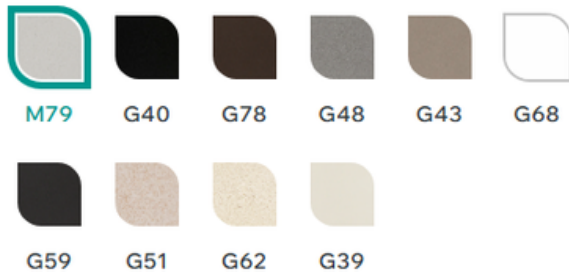

SINK

Code : LGQ35040BSOAxX